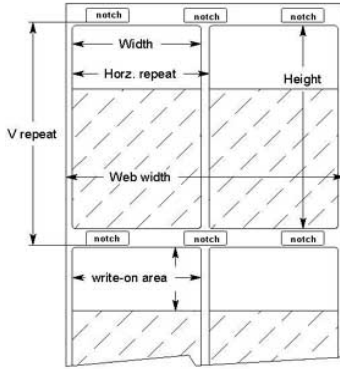

www.impactwiremarking.com

Thermal Transfer Self-laminating Wire Markers

THS-200 Series self-laminating labels are made from a clear vinyl film with permanent acrylic adhesive. Temperature range is -40 F to 150 F. Standard write-on area is white, but other colors are available.