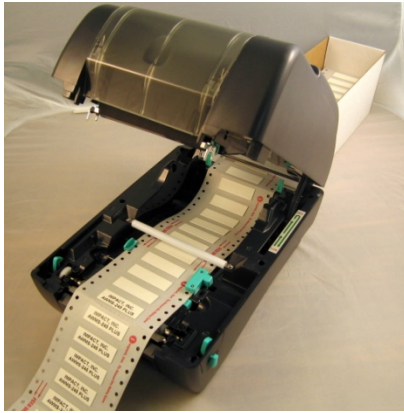

## AWMS-245 Plus Printer

## Printer Features

- Up to 5" per second print speed
- 203 dpi Thermal Transfer Print
- 4.18" x 984' Black Ribbon Included
- USB 2.0, Parallel & Serial Ports
- 5" dia. Internal Media Supply
- 2 MB Flash, 8 MB DRAM
- USB Cable Included
- Impact Label Printing Software & Driver CD **FREE**